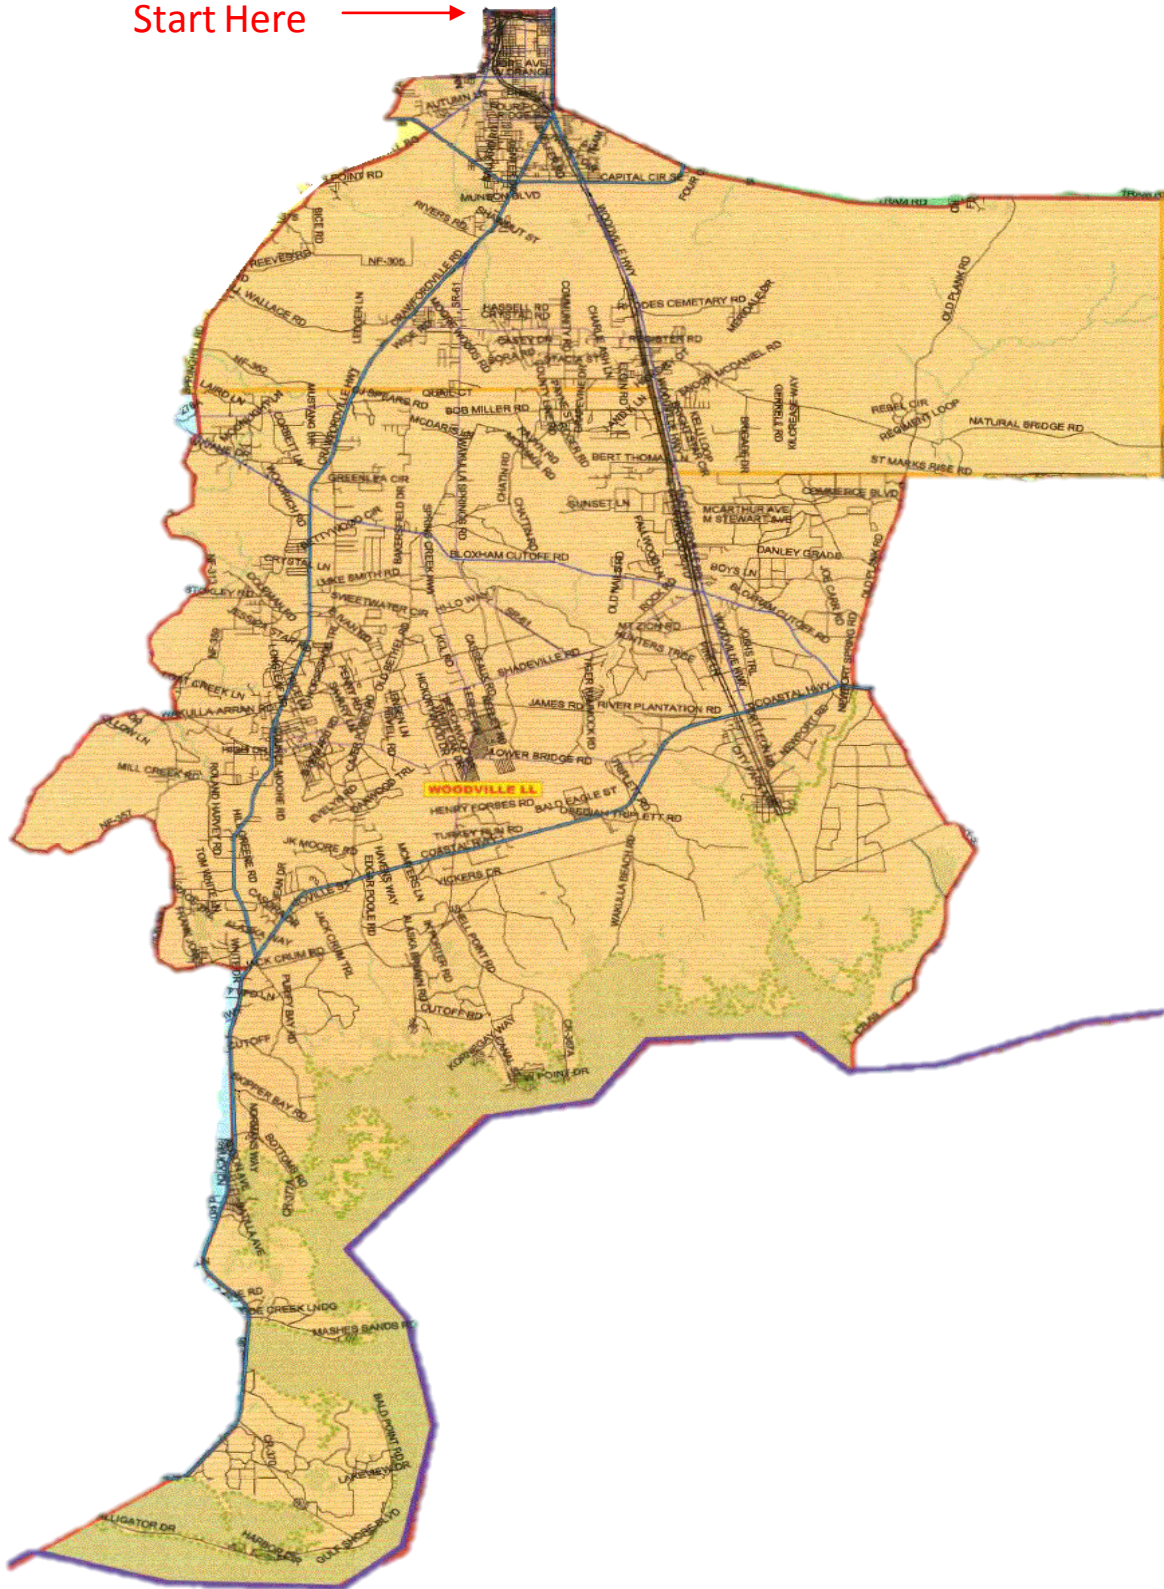

WOODVILLE LITTLE LEAGUE BOUNDARY MAP

Start Here →

BOUNDARY DESCRIPTION:

From START point, go East on Gaines St to S. Monroe St. Go south on Monroe St to Tram Rd. Go east on Tram Rd to Leon/Jefferson County Line. Go south on Leon/Jefferson county line to Leon/Wakulla county line. Go west along Leon/Wakulla county line to Old Plank Rd. Go south on Old Plank Rd to US98. Go east on US98 to CR59. Go south on CR59 to the Gulf of Mexico. Go west along coastline to US98. Go north on US98 to Floyd Gray Rd. Go west on Floyd Gray Rd to Lawhon Mill Rd. Go north on Lawhon Mill Rd to NF357. Go west on NF357 to NF358. Go north on NF358 to Arron Rd. Go east on Arron Rd to NF359. Go north on NF359 to NF313. Go north on NF313 to Bloxham Cutoff. Go east on Bloxham Cutoff to Springhill Rd. Go north on Springhill Rd to Capital Circle SW. Go west on Capital Circle SW to S. Lake Bradford Rd. Go north on S. Lake Bradford Rd to Orange Ave. Go east on Orange Ave to Lake Bradford Rd. Go north on Lake Bradford Rd to Gaines St (START point).